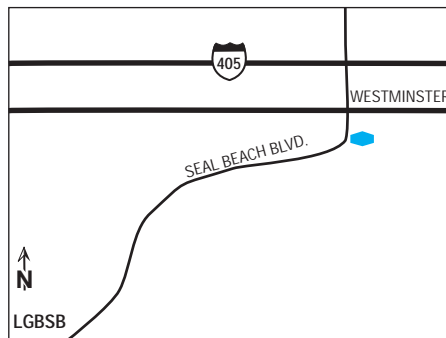

we love having you here.®

hotel **fact sheet**

hampton inn & suites seal beach

2401 Seal Beach Blvd., Seal Beach, California, USA 90740
Tel: +1-562-594-3939, Fax: +1-562-594-3922

our hotel

The Hampton Inn & Suites Seal Beach hotel in California USA is located just a mile from the Pacific Ocean and the Seal Beach Downtown Main Street area. This Southern California hotel is adjacent to the Naval Weapons Station at Seal Beach, Boeing, and just a mile from the famous Seal Beach pier. The Long Beach International Airport (LGB) is eight miles away and easily accessed from our hotel. Additionally the John Wayne Orange County Airport (SNA) is also just 20 miles away. Both of these airports are easily accessed via the 405 freeway that is just a half a mile from the hotel.

directions to our hotel

From the 405 Freeway, Exit at Seal Beach Boulevard. and make a left. Proceed 1 mile just past Westminster Avenue and the hotel is on the right.

where to go and what to do

The Hampton Inn & Suites Seal Beach is located just off the 405 Freeway at the Intersection of Seal Beach Boulevard and Westminster Avenue. The hotel is within walking distance of the Naval Weapon Station, Boeing and the Pacific Gateway Business Center. Complimentary wireless and wired High Speed Internet Access in all guest rooms and public areas and a complimentary Business Center, pool, spa and Fitness Center, will make your stay enjoyable and productive.